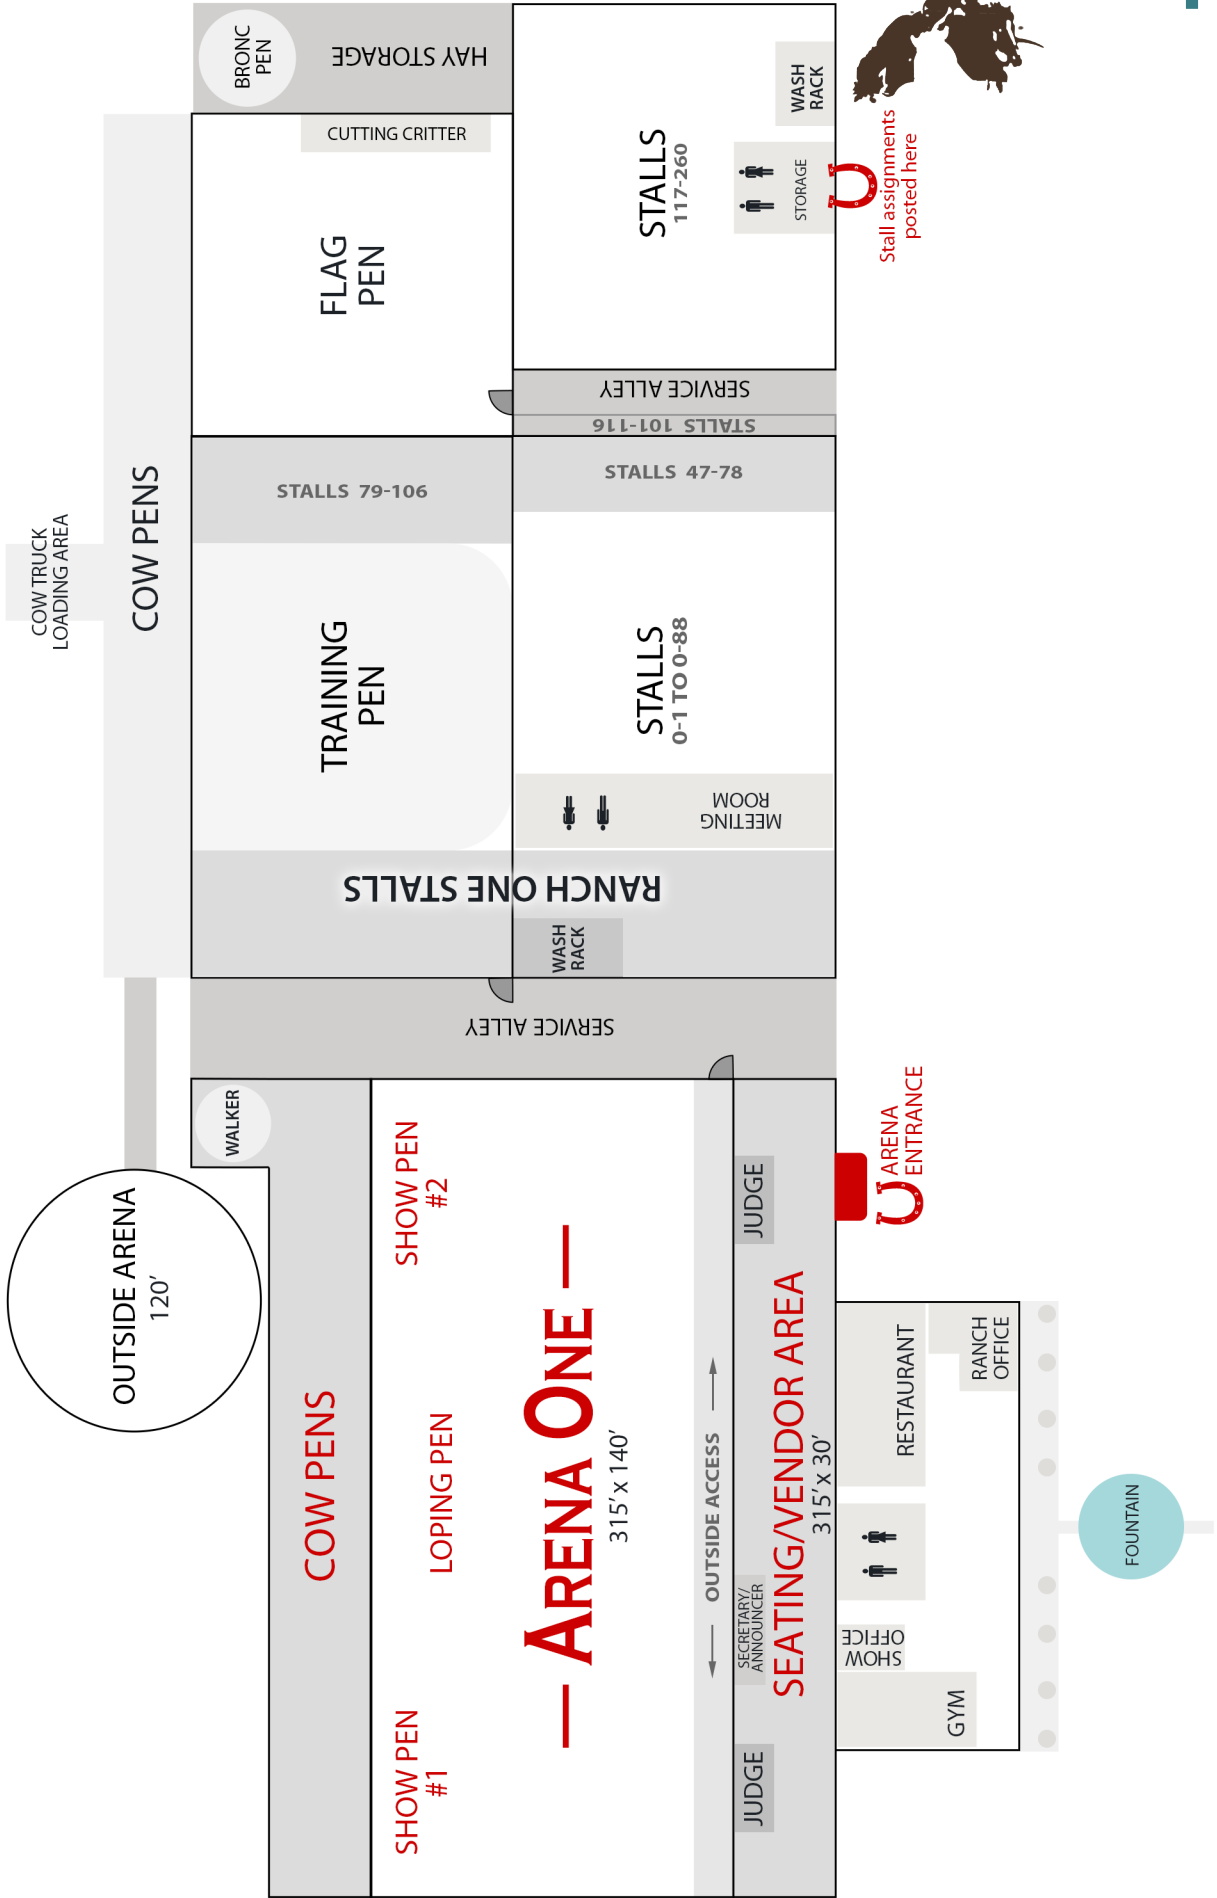

Stall assignments posted here

TO BREEDING BARN
400 STALLS